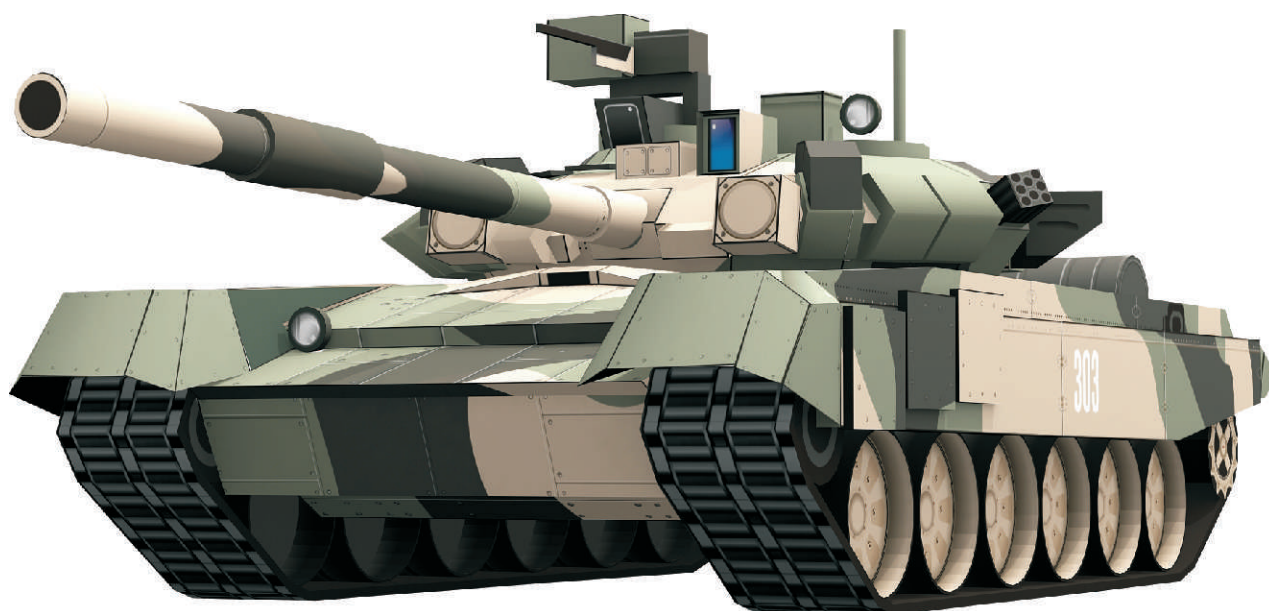

LEGEND

- Glue
- ✱ Cutout - make a hole

Model : No. 0118/III/10

T-90 Tank

Scale 1:43

The T-90 is a Russian main battle tank (MBT) derived from the T-72, and is currently the most modern tank in service with the Russian Ground Forces, Naval Infantry. The successor to the T-72BM, the T-90 uses the tank gun and 1G46 gunner sights from the T-80U, a new engine, and thermal sights. Protective measures include Kontakt-5 ERA, laser warning receivers, the EMT-7 electromagnetic pulse (EMP) creator for the destruction of magnetic mines and the Shtora infrared ATGM jamming system. It is designed and built by Uralvagonzavod, in Nizhny Tagil, Russia.